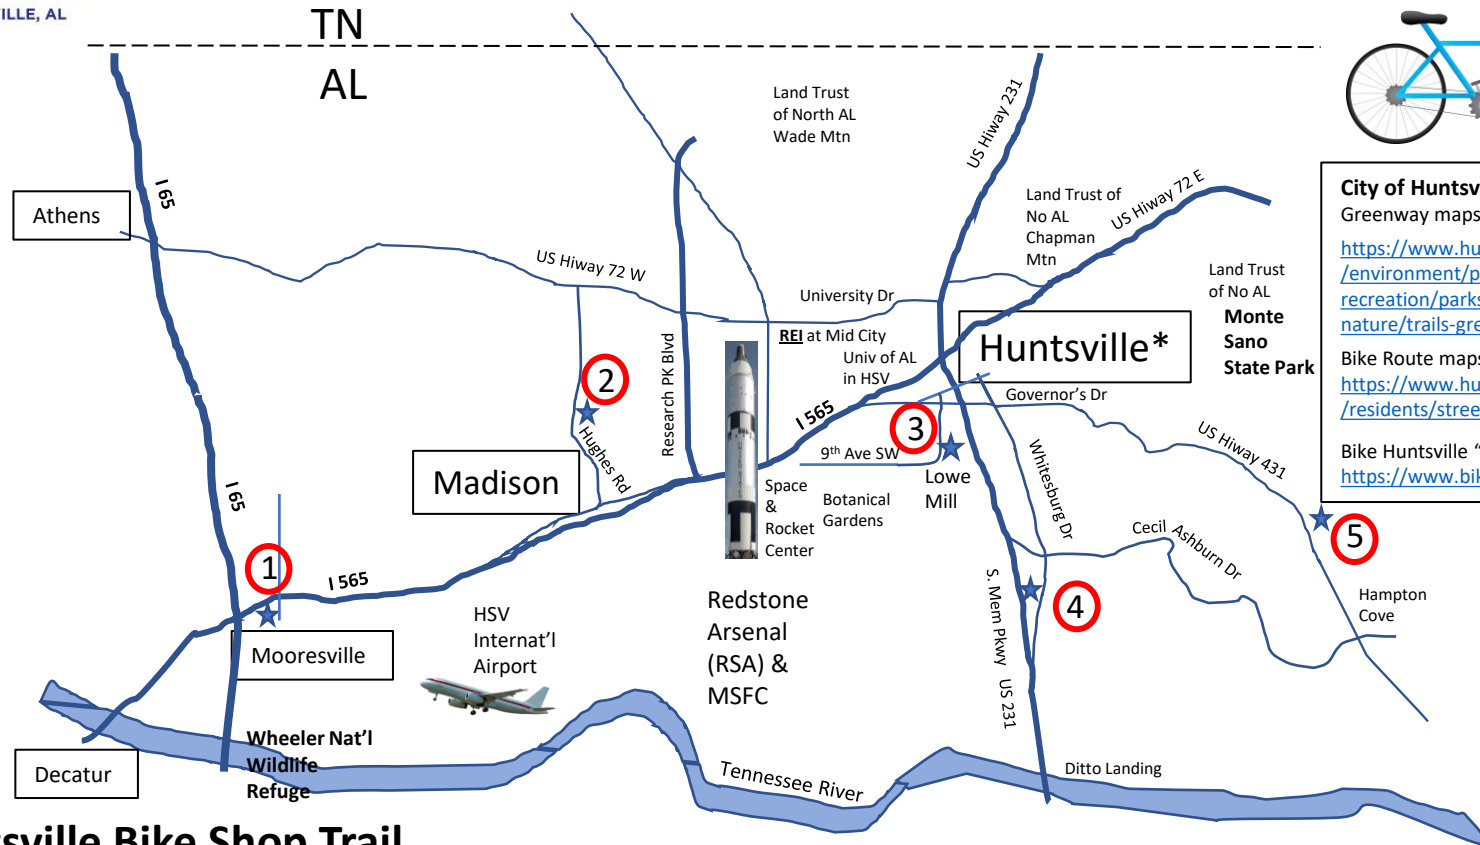

# Huntsville Alabama – Rocket City Bike Shop Trail

**City of Huntsville:**  
 Greenway maps:  
<https://www.huntsvilleal.gov/environment/parks-recreation/parks-and-nature/trails-greenways>  
 Bike Route maps:  
<https://www.huntsvilleal.gov/residents/streets/bicycling>  
 Bike Huntsville "See and be Seen":  
<https://www.bikehuntsville.com>

## Huntsville Bike Shop Trail

1. Southern Carnage <https://www.southerncarnage.com> 256-655-5812, 24950 Old State Hwy 20
2. Bicycle Cove – Madison <http://www.bicycle-cove.com> 256-325-0878, 181 Hughes Rd Suite #16
3. Trailhead Inc <https://www.trailheadinc.net> 256-534-1333, 2211 Seminole Dr SW Studio 1000
4. Sunset Bicycles <https://www.sunsetbicycles.com/> 256-270-8703, 8402 Whitesburg Dr Suite F
5. Bicycle Cove – Brownsboro <http://www.bicycle-cove.com> 256-533-2300, 5575 Highway 431 S Suite #102

\* Tandem Mobility bikeshare available in downtown Huntsville

HSV Bike Shop Trail courtesy of the Spring City Cycling Club (SCCC) (since 1892) Rocket City Cycle Belles (RCCB) (since 2012) [www.springcity.org](http://www.springcity.org)